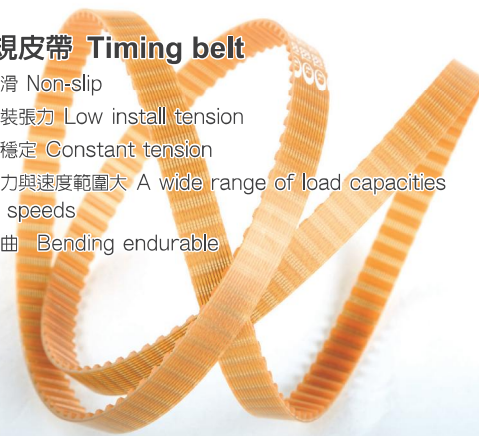

聚氨酯 (PU) 皮帶特性 Features of polyurethane belts

- 乾淨 Cleanness
- 耐磨 Wear-resistant
- 抗靜電 Antistatic
- 耐油 Oil resistance
- 耐候 Climate resistance
- 環保無毒 Environmental friendly
- 尺寸穩定 Dimensional stability

產品介紹 Products

時規皮帶 Timing belt

- 不打滑 Non-slip
- 低安裝張力 Low install tension
- 張力穩定 Constant tension
- 承載力與速度範圍大 A wide range of load capacities and speeds
- 耐彎曲 Bending durable

強力時規皮帶 UltraForce timing belt

- 功率提昇40%以上 40% Power enhancement
- 節省空間與重量 Space and weight savings
- 特別訂製 Custom made

多溝皮帶 Giga-V belt (V-Ribbed belt)

- 傳動平穩 Smooth transmission
- 吸震 Vibrations absorption
- 安裝簡易 Easy to install
- 安靜 Quiet operation

彈性皮帶 Elastic belt

- 低張力 Low pre-tension
- 張力穩定 Constant tension
- 傳動平穩 Smooth transmission
- 耐彎曲 Bending durable

開放型皮帶 Open-end timing belt

- 尺寸穩定性優異 Superior dimensional stability
- 傳動平穩 Smooth transmission
- 不跳齒 Non-slip

平面帶 Flat belt

- 分為無縫型、接合型與開放型 Seamless, jointed and open -ended flat belts are available.
- 特殊配方，耐溫高達130度 Unique formula, heat resistance up to 130°C
- 壽命長 Long service life